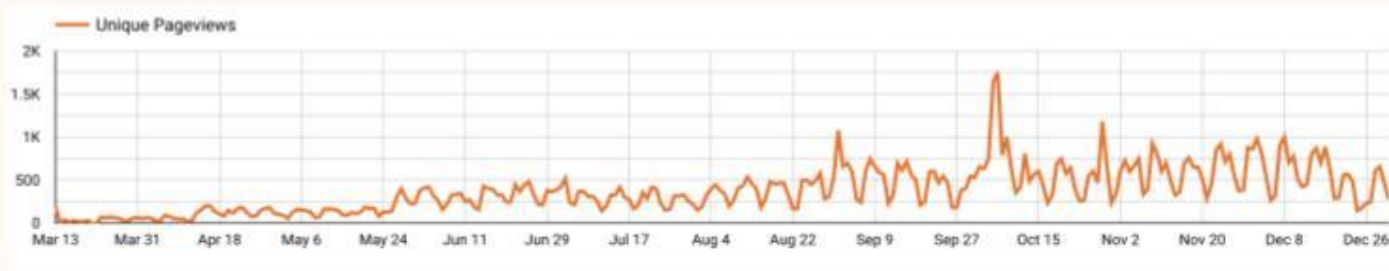

SEO IMPACT REPORT

You can see a comparison of the first month before I started working on the company's SEO and SEM strategies and see the progress within 9 months.

Note: *this is real data of one of my customers. I have authorized to share it.*

Pageviews

Total = 139,622

Unique Pageviews

Total = 109,776

Sessions

Total = 65.1K

Source/Medium in %

Referrals = 16.9%

Site Health

From 68% to 86%

Visibility