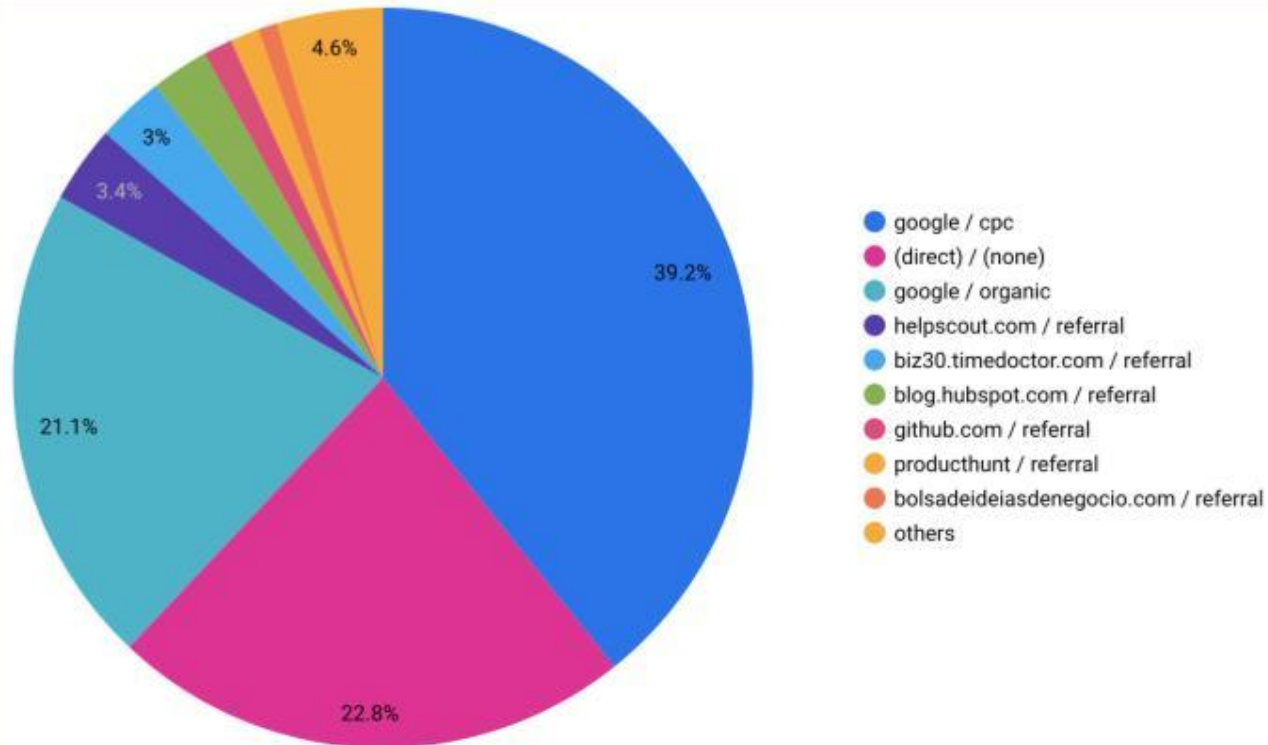

Pageviews

Total = 139,622

Unique Pageviews

Total = 109,776

Sessions

Total = 65.1K

Source/Medium in %

Referrals = 16.9%

Site Health

From 68% to 86%

Visibility