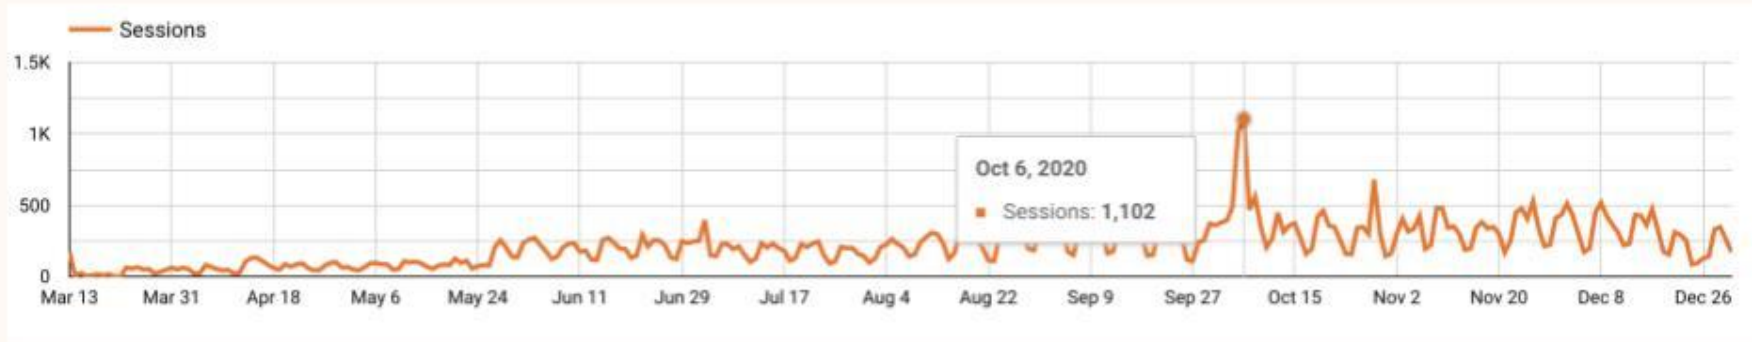

Pageviews

Total = 139,622

Unique Pageviews

Total = 109,776

Sessions

Total = 65.1K

Source/Medium in %

Referrals = 16.9%

Site Health

From 68% to 86%

Visibility