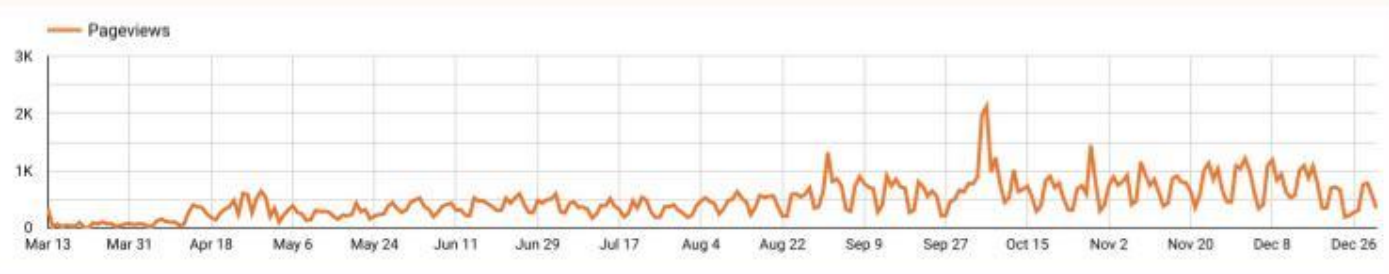

SEO IMPACT REPORT

You can see a comparison of the first month before I started working on the company's SEO and SEM strategies and see the progress within 9 months.

Note: *this is real data of one of my customers. I have authorized to share it.*

Pageviews

Total = 139,622

Unique Pageviews

Total = 109,776

Sessions

Total = 65.1K

Source/Medium in %

Referrals = 16.9%

Site Health

From 68% to 86%

Visibility